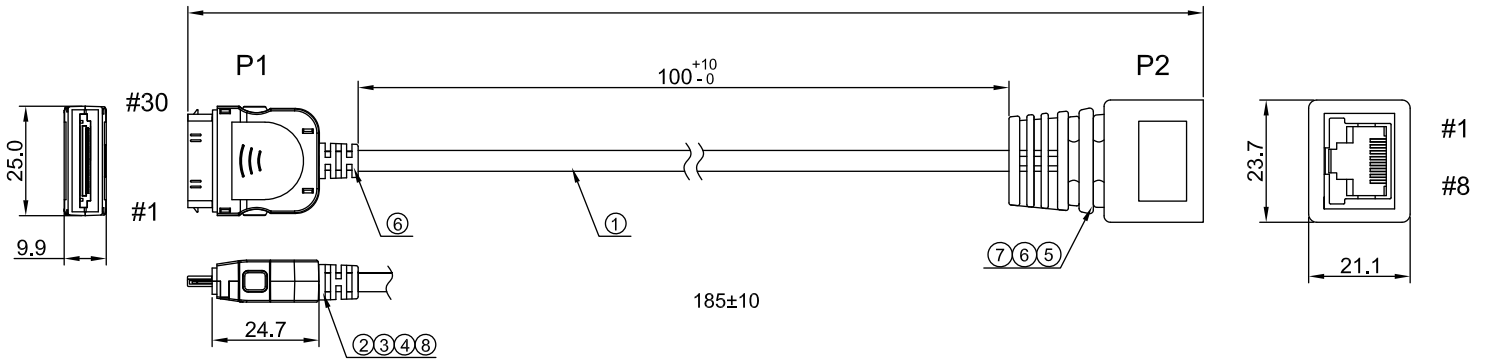

Gigabit Ethernet Adapter Cable

Winmate Part Number : 94I0080300K5

Features:

- For LAN from 30 pin extension port
- Length: 10cm
- Connector: RJ45, female
- Gigabit Ethernet

Cable Drawing:

Cable Pin Assignment:

	PIN NO.	SYMBOLS	COLOR		PIN NO.	SYMBOLS	COLOR	
Twist	CN1-20	LAN1 MDI0+	WHT/GRN	↔	CN2-1	LAN1 MDI0+	WHT/GRN	Twist
	CN1-21	LAN1 MDI0-	GRN	↔	CN2-2	LAN1 MDI0-	GRN	
Twist	CN1-23	LAN1 MDI1+	WHT/ORG	↔	CN2-3	LAN1 MDI1+	WHT/ORG	Twist
	CN1-24	LAN1 MDI1-	ORG	↔	CN2-6	LAN1 MDI1-	ORG	
Twist	CN1-26	LAN1 MDI2+	BLU	↔	CN2-4	LAN1 MDI2+	BLU	Twist
	CN1-27	LAN1 MDI2-	WHT/BLU	↔	CN2-5	LAN1 MDI2-	WHT/BLU	
Twist	CN1-29	LAN1 MDI3+	WHT/BRN	↔	CN2-7	LAN1 MDI3+	WHT/BRN	Twist
	CN1-30	LAN1 MDI3-	BRN	↔	CN2-8	LAN1 MDI3-	BRN	