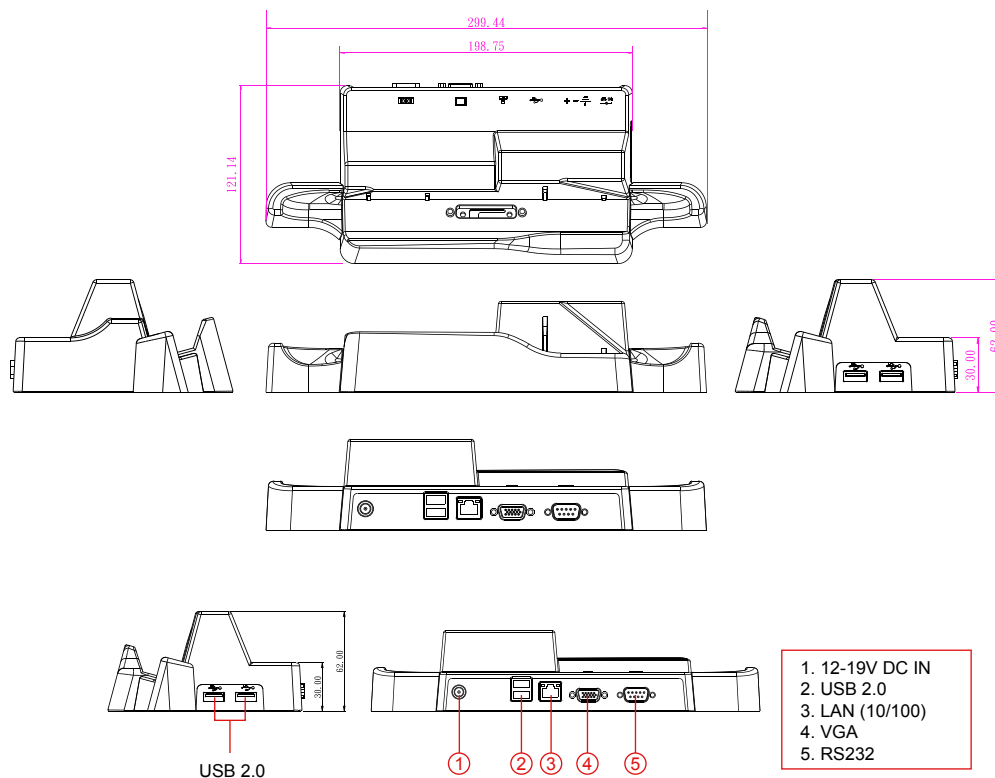

# Desk Dock for M101 Series

DD-M101

## Mechanical Drawing

## Specification

Dimension		299.44 x 121.14 x 62.00 mm
Power Input		12-19V DC IN
I/O Support	Rear	RS232 x 1 USB 2.0 x 2 10/100 LAN x 1 VGA x 1 DC Jack
	Side	USB 2.0 x 2