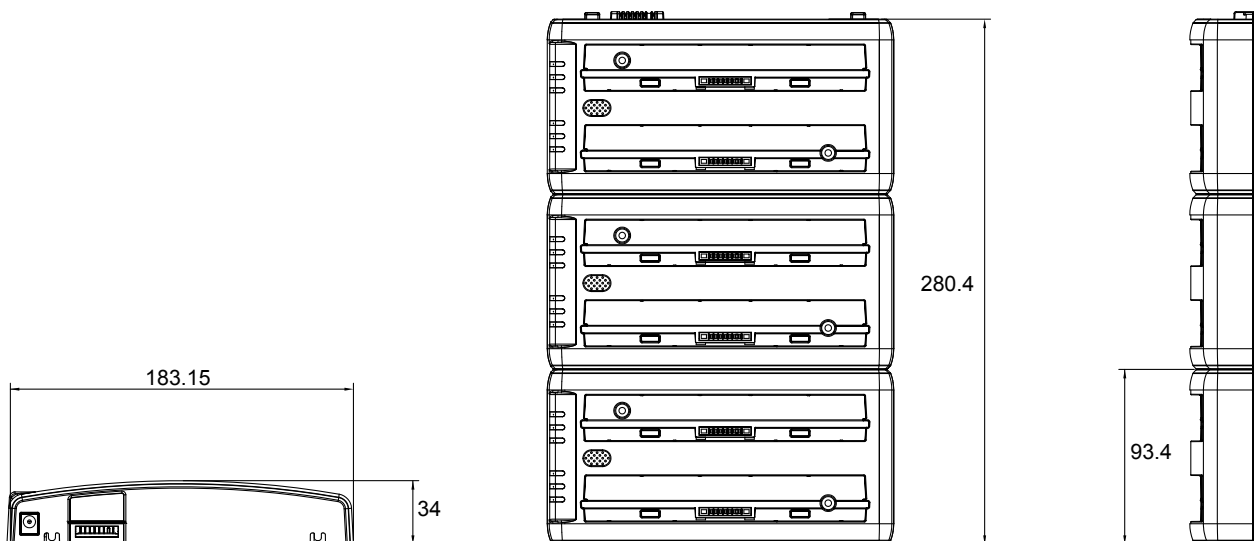

Product Features

- Stand-alone charger for spare batteries
- 6 charging bays supported
- Quick and easy charge for M101 Series battery
- Compatible with BS101 and BL101 batteries.
- LED indicators to show current battery charging status.
- Buzzer for charging error warning

Mechanical Drawing

Specification

Dimension	183.2 x 280.4 x 34 (mm)
Power Input	12 ~ 19V DC IN
Charging Time *	BS101: 3 hours to be full charged BL101: 6 hours to be full charged
Package Contents	<ul style="list-style-type: none">• Dual-bay Battery Charger x 3• 19V AC Adapter x 1• Power Cord x 1• Quick Start Guide x 1