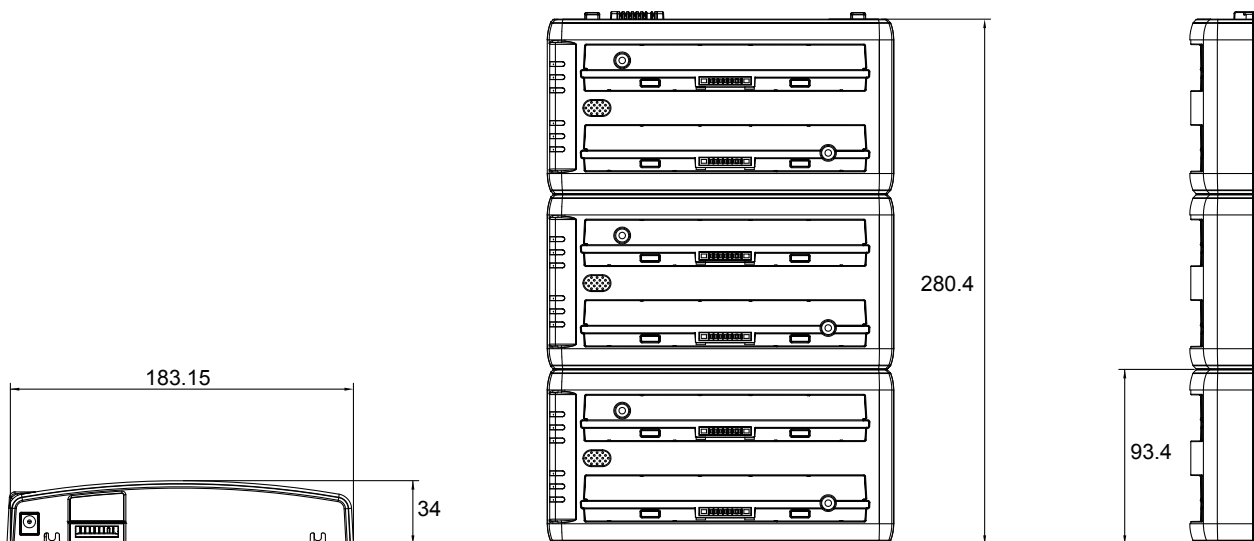

Product Features

- Stand-alone charger for spare batteries
- 6 charging bays supported
- Quick and easy charge for M101 Series battery
- Compatible with BS101 and BL101 batteries.
- LED indicators to show current battery charging status.
- Buzzer for charging error warning

Mechanical Drawing

Specification

Dimension	183.2 x 280.4 x 34 (mm)
Power Input	19V DC IN
Charging Time	BS101: 3 hours to be full charged BL101: 6 hours to be full charged
Package Contents	<ul style="list-style-type: none">• Dual-bay Battery Charger x 3• 19V AC Adapter x 1• Power Cord x 1• Quick Start Guide x 1