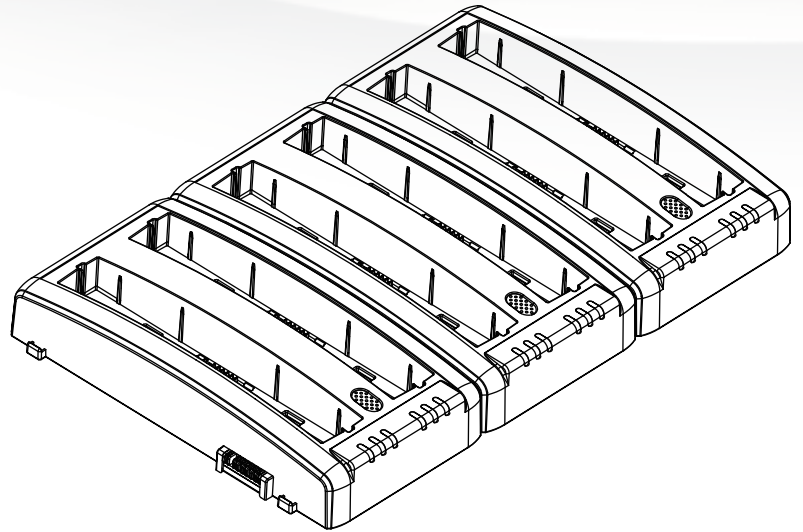

Product Features

- Stand-alone charger for spare batteries
- 6 charging bays supported
- Quick and easy charge for M101 Series battery
- Compatible with BS101 and BL101 batteries.
- LED indicators to show current battery charging status.
- Buzzer for charging error warning

Mechanical Drawing

Specification

Dimension	183.2 x 280.4 x 34 (mm)
Power Input	19V DC IN
Charging Time	BS101: 3 hours to be full charged BL101: 6 hours to be full charged
Package Contents	<ul style="list-style-type: none">• Dual-bay Battery Charger x 3• 19V AC Adapter x 1• Power Cord x 1• Quick Start Guide x 1