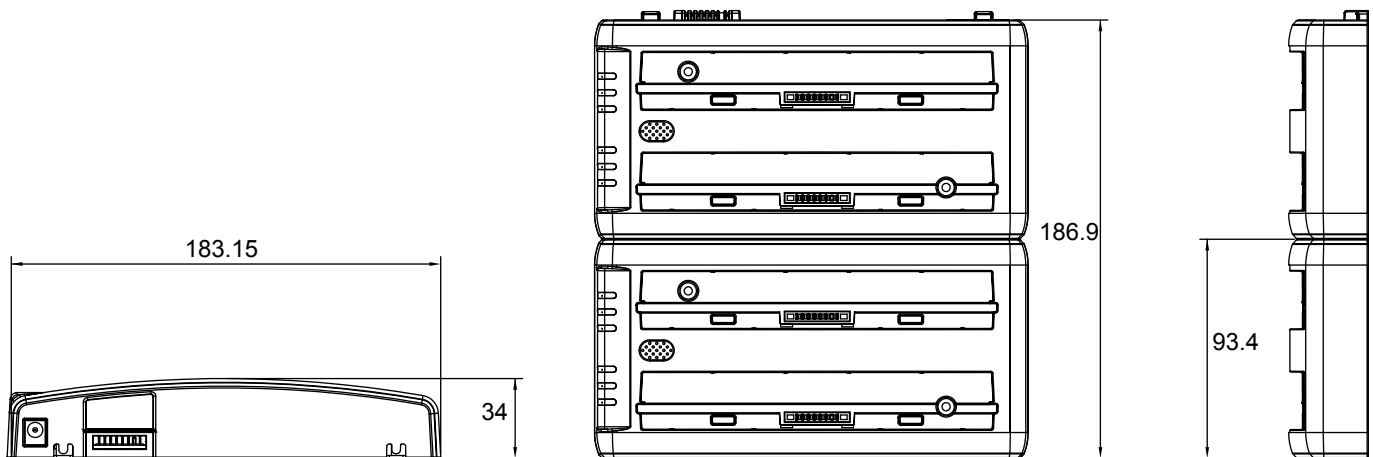

Mechanical Drawing

Specification

Dimension	183.2 x 186.9 x 34 (mm)
Power Input	12 ~ 19V DC IN
Charging Time *	BS101: 3 hours to be full charged BL101: 6 hours to be full charged
Package Contents	<ul style="list-style-type: none">• Dual-bay Battery Charger x 2• 19V AC Adapter x 1• Power Cord x 1• Quick Start Guide x 1