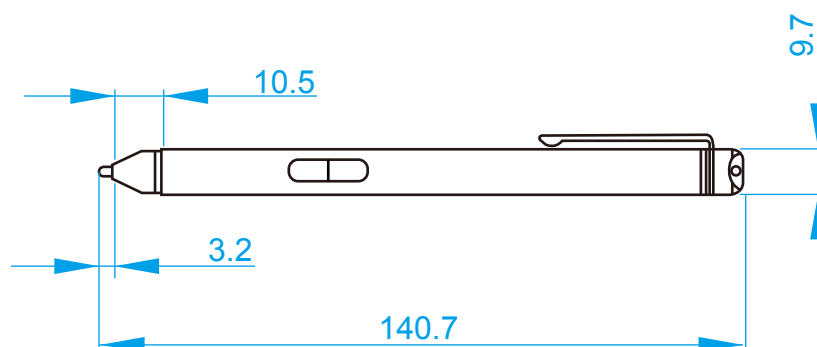

Mechanical Drawing

DIM:mm

Note

- Before user use this active pen, please wake up the pen by pressing any of two buttons.
- Button functions might vary depending on the pen app being used.
  (User can use the application "Windows Journal", which is built-in windows operating system to see the function details)