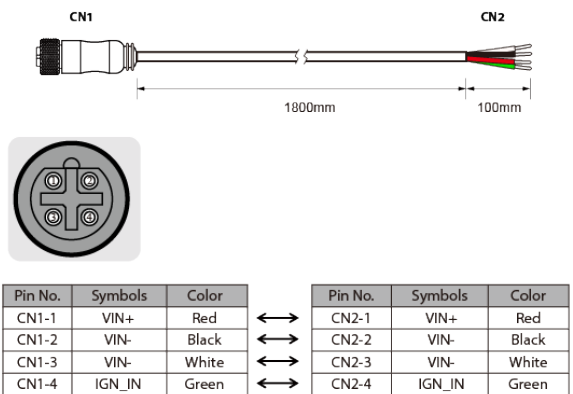

FM07, 7-inch Vehicle Mounted Computer

A Rugged Vehicle Mounted Computer for Data Collection in Warehouse and Logistics Applications

Accessories

| | Winmate Part Number | Accessory Image |
|------------------------------------|---------------------|---|
| STANDARD ACCESSORIES | | |
| User Guide | 9152111109C |  |
| Driver CD | 9171111103X |  |
| M12 LAN Cable | 94I0120080K0 |  |
| RS-232 Cable | 94G3094090K2 |  |
| M12 Power Cable | 94J004L040K1 |  |
| USB Cable | 9483098080K0 |  |
| CANBus Cable | 94E215L140K0 |  |
| Wi-Fi Antenna | 397SM0000002 |  |
| OPTIONAL ACCESSORIES | | |
| WWAN Antenna | 397SM000000C |  |
| Audio Cable | 94E215R060K0 |  |
| GPS Antenna | 397SM000000G |  |
| Mounting Kit 1 – No Drill Solution | 98K000A0005Y |  |
| Mounting Kit 2 – Drill Solution | 98K000A0006P |  |
| Mounting Kit 3 - Keyboard Mounting | 98K000A000AO |  |
| Power Converter Cable | 94J602G030K2 |  |
| Power Adapter | 90PO12120005 |  |
| VESA Mount Bracket LA-106 | 9B0000000412 |  |

FM07, 7-inch Vehicle Mounted Computer

A Rugged Vehicle Mounted Computer for Data Collection in Warehouse and Logistics Applications

Pin Assignment of Cables

M12 Power Cable

M12 LAN Cable