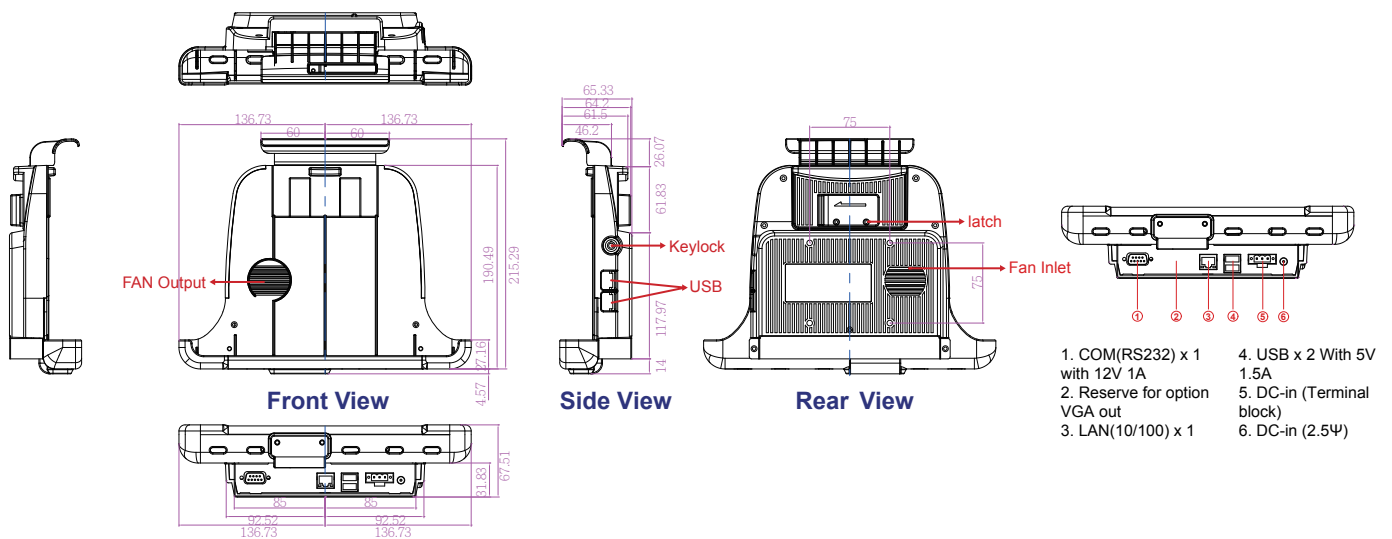

## Product Features:

- Hold the Tablet tightly on the moving vehicle
- Lockable design to avoid Tablet be taken away (with key)
- Support both terminal block & 2.5  $\psi$  power jack input
- 9~36V DC-in wide range DC input
- Bottom I/O supported: USBx2 / LAN / COM / DC-in
- Side I/O Supported : USB x 2
- IP52 design (Rain proof)
- Optional VGA output(support Windows 7 only)

## Mechanical Drawing

## One hand docking :

- 1 Insert the Tablet PC into the docking
2. Push down the hook, the lock will lock automatically

## Specification

Dimension		273.5 x 220 x 65.33 mm
Power Input		9~36V DC
I/O Support	Bottom	COM x1, USB x 2, LAN x1 DC-in (terminal block & 2.5 $\psi$ power jack) VGA out for optional(support Windows 7 only)
	Side	USB x 2
Mounting		75 x 75mm VESA Holes
Vibration		MIL Std. 810G, 5 ~ 500Hz, 2.24G