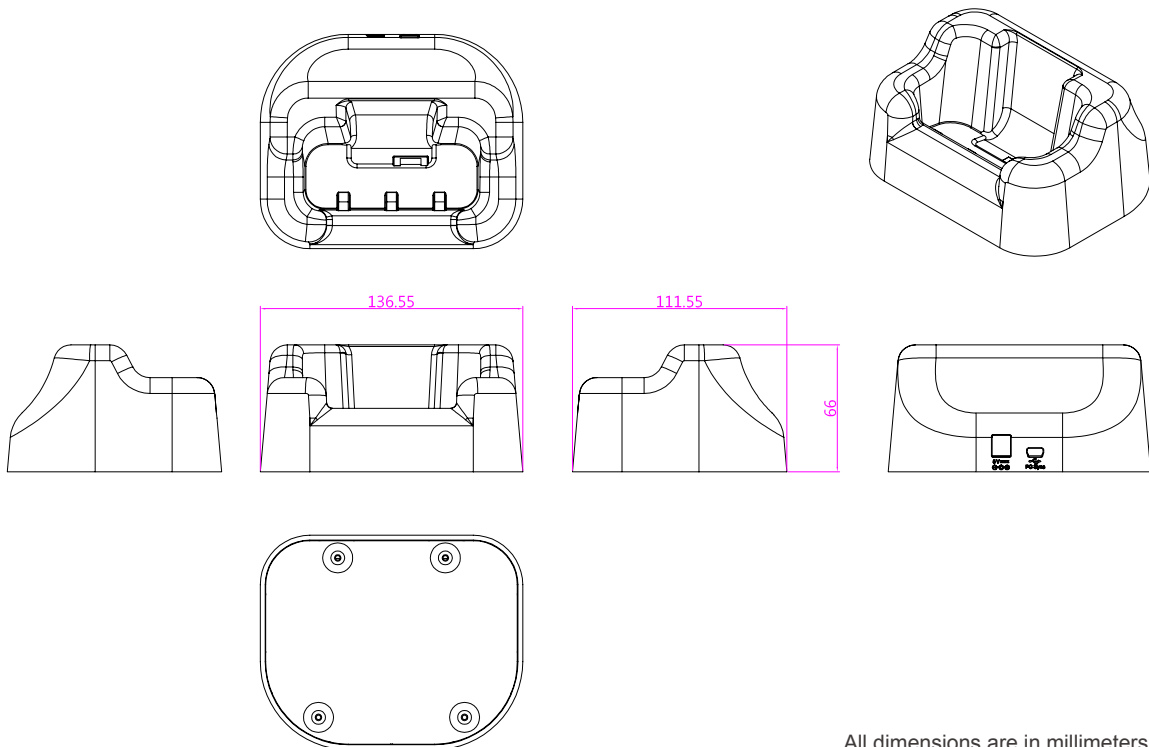

### Specification:

#### Office Charging Dock

- 1 x DC Jack
- 1 x Mini USB
- PC Sync
- 5V Charge

### Mechanical Drawing:

All dimensions are in millimeters.

Rev.	Reasons	Revised Date
1.0	First Release	May 23, 14