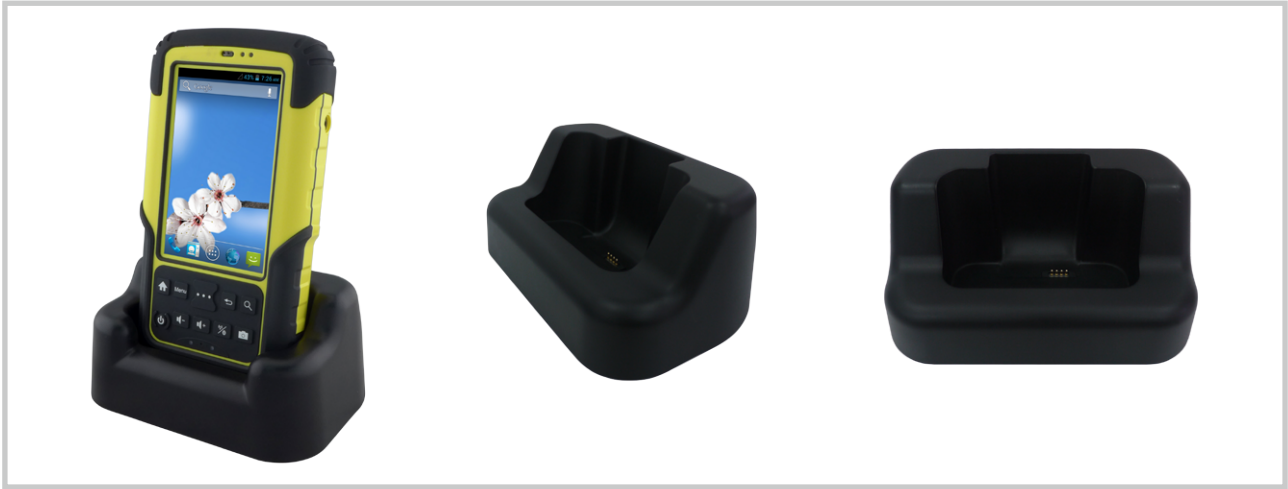

# S430 Series

## Office Charging Dock

Winmate Part Number: 98K000A0001G

#### Office Charging Dock

- 1 x DC Jack
- 1 x Mini USB
- PC Sync
- 5V Charge