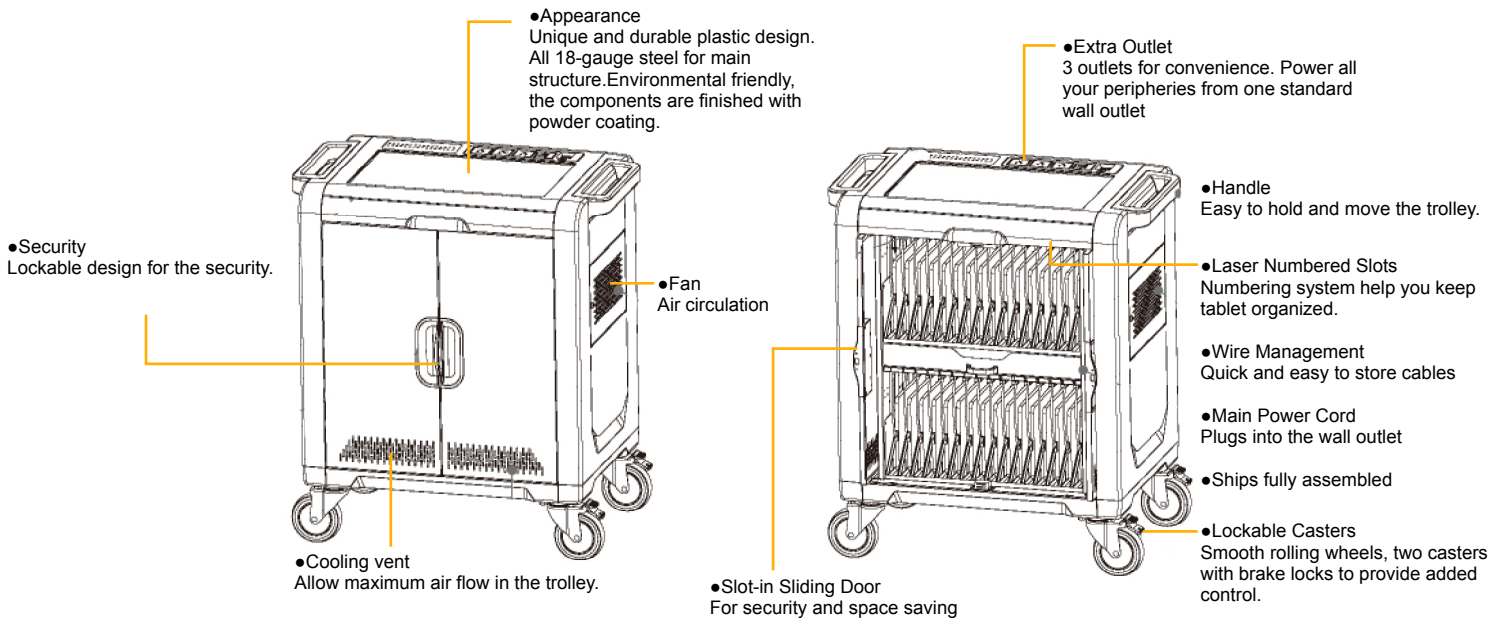

# Tablet Charging Trolley - M970D/M101D compatible **M97CC-V2**

## Product Features:

- Charging up to 32pcs of tablet at the same time, saving time and space.
- Lockable doors and casters design for security and safety
- Unique and durable plastic design
- Compact metal housing
- Two handles for easy manoeuvring
- Wire Management - quick and easy store for cables

## Specification

Model Name	M97CC-V2	N.W/G.W	73kgs/83kgs(W/O tablet)
Capacity	Up to 32 pcs	External Power outlet	AC 100~120V, 50/60Hz 8A
Max. tablet size	285 x 255 x 15 mm	Power Rating	Input: AC 110~240V Output: DC 12V, 3A (X24)
Dim.with Packing	835 x 575 x 1075 mm	Option Item	Combination padlock