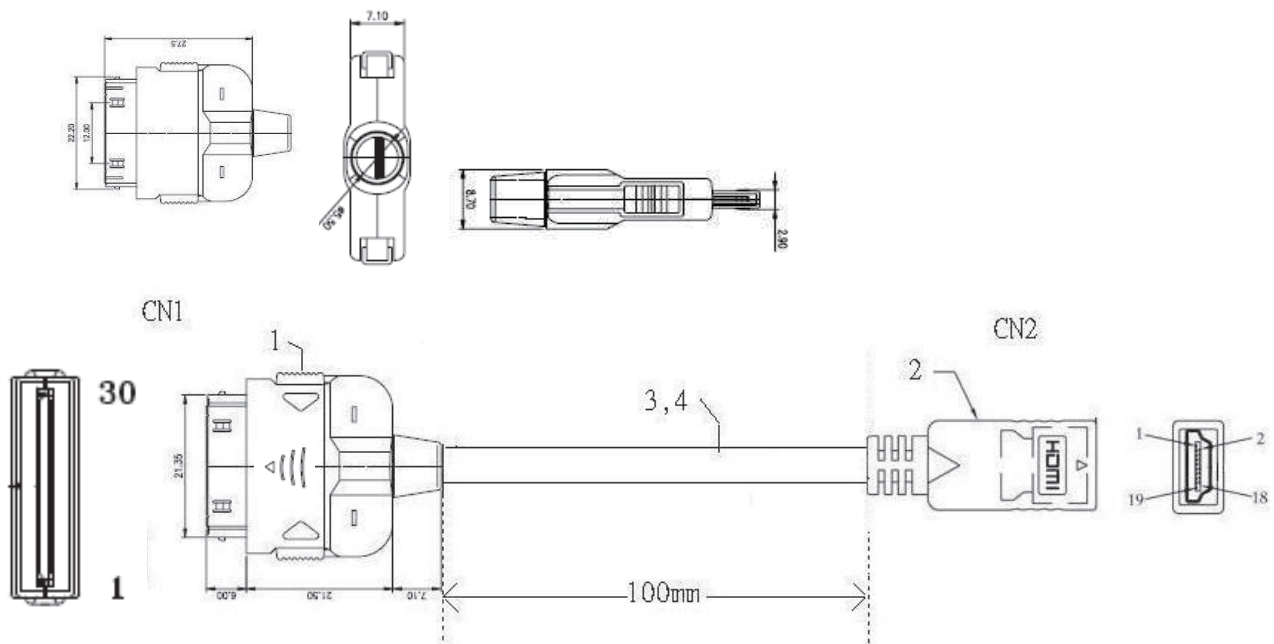

# HDMI Adapter Cable

Winmate Part Number:94E0190300K0

## Features:

- For HDMI output from 30 pin extension port
- Length:10cm
- HDMI connector: Type A, female

## Cable Drawing: