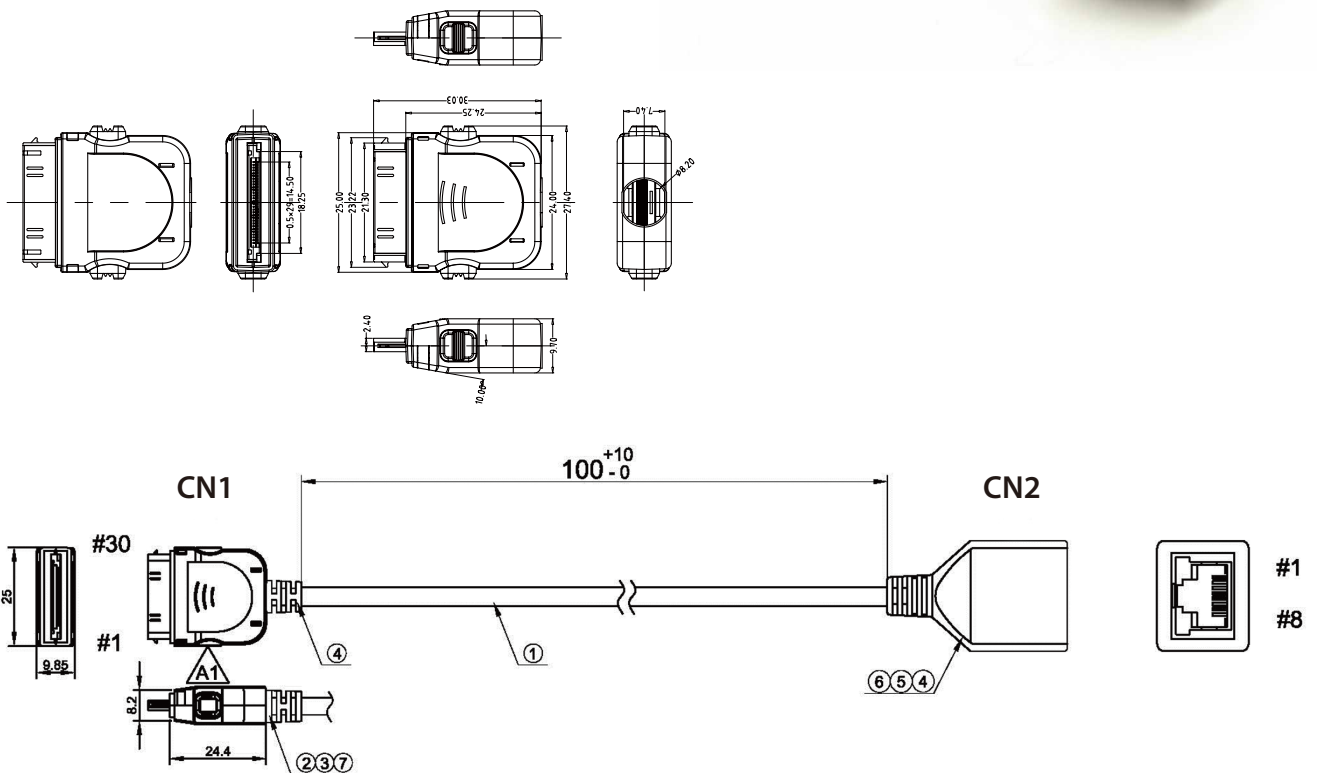

# Gigabit Ethernet Adapter Cable

Winmate Part Number : 94I0080300K1

## Features:

- For LAN from 30 pin extension port
- Length: 10cm
- Connector: RJ45, female
- Gigabit Ethernet

## Cable Drawing: