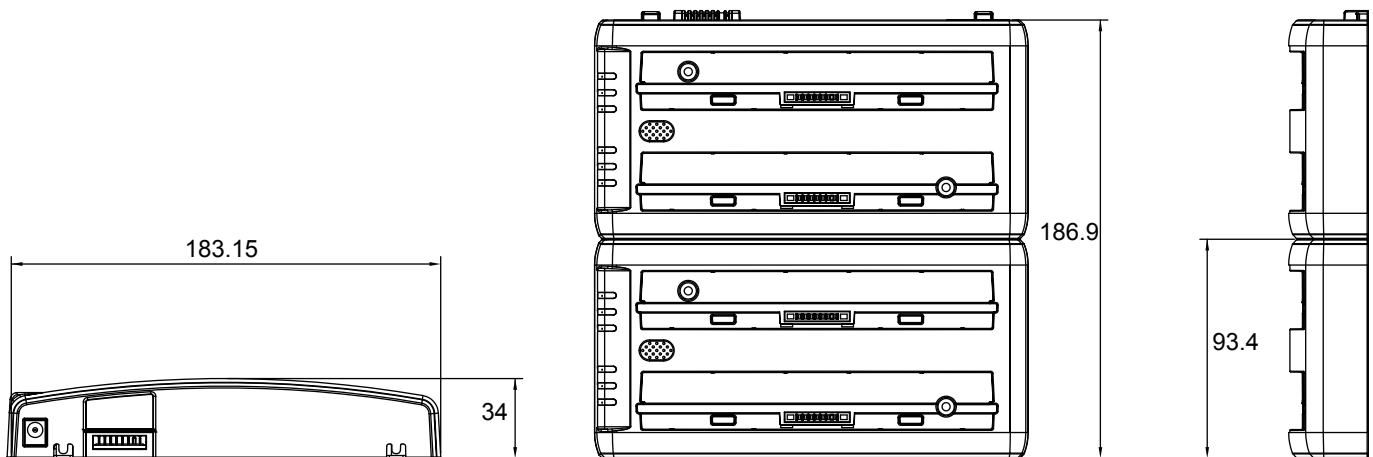

Product Features

- Stand-alone charger for spare batteries
- 4 charging bays supported
- Quick and easy charge for M101 Series battery
- Compatible with BS101 and BL101 batteries.
- LED indicators to show current battery charging status.
- Buzzer for charging error warning

Mechanical Drawing

Specification

Dimension	183.2 x 186.9 x 34 (mm)
Power Input	19V DC IN
Charging Time	BS101: 3 hours to be full charged BL101: 6 hours to be full charged
Package Contents	<ul style="list-style-type: none">• Dual-bay Battery Charger x 2• 19V AC Adapter x 1• Power Cord x 1• Quick Start Guide x 1